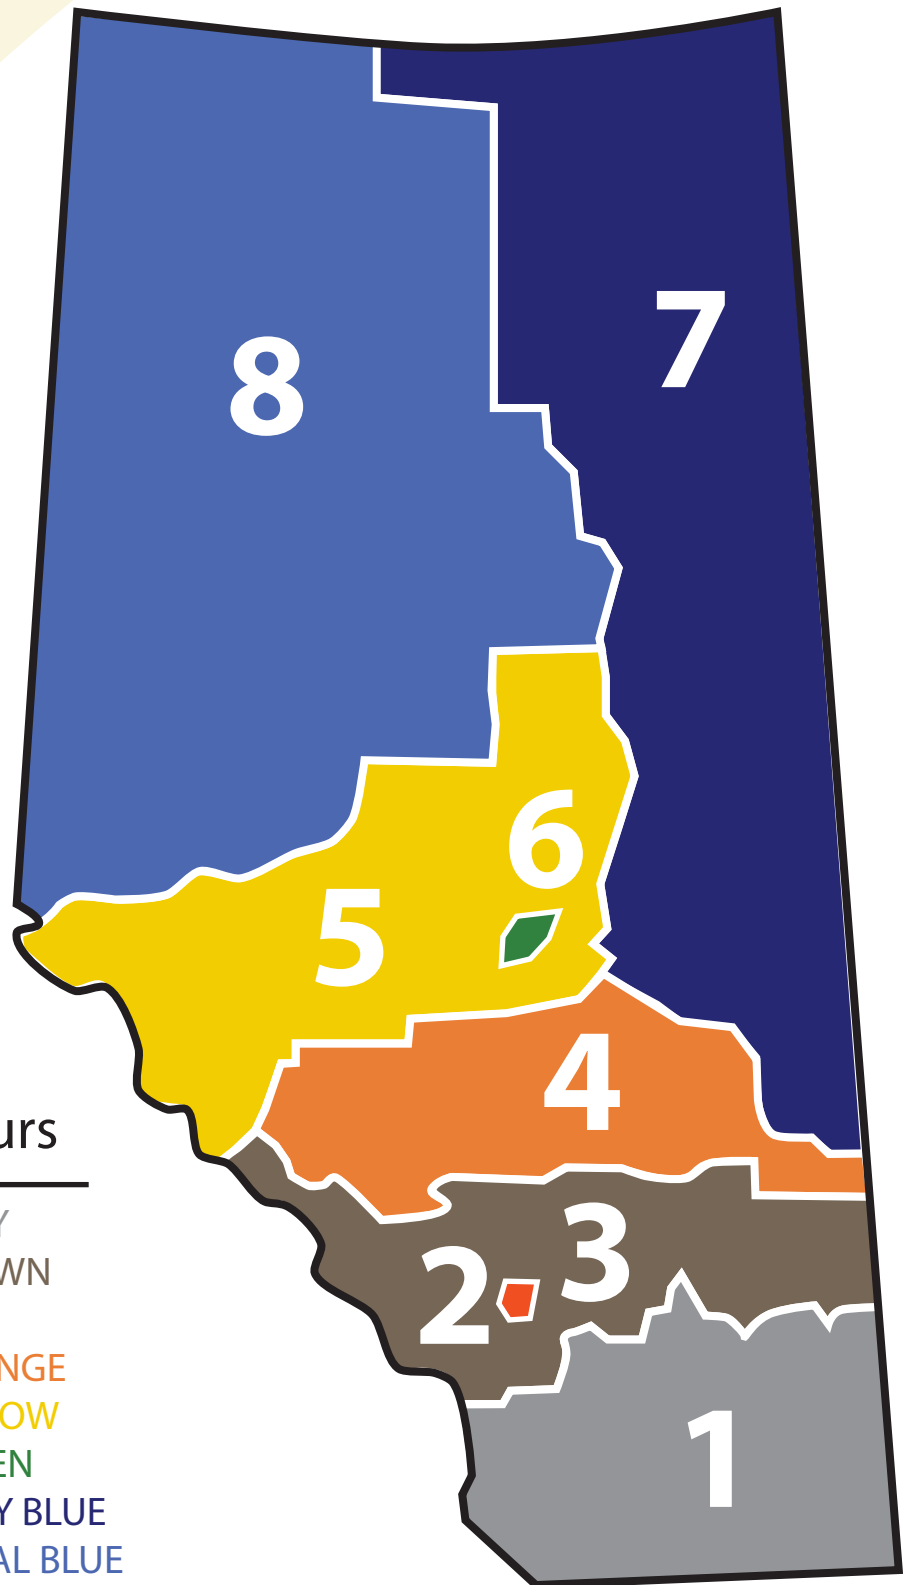

ASRPWF FOUNDATION ZONES

ASRPWF Zones

1. Sunny South
2. Big Country
3. Calgary
4. Parkland
5. Black/Gold Yellowhead
6. Edmonton
7. North Eastern Alberta
8. Peace Country

ASRPWF Zone Colours

- | | |
|--------------------------|------------|
| 1. Sunny South | GREY |
| 2. Big Country | BROWN |
| 3. Calgary | RED |
| 4. Parkland | ORANGE |
| 5. Black/Gold Yellowhead | YELLOW |
| 6. Edmonton | GREEN |
| 7. North Eastern Alberta | NAVY BLUE |
| 8. Peace Country | ROYAL BLUE |