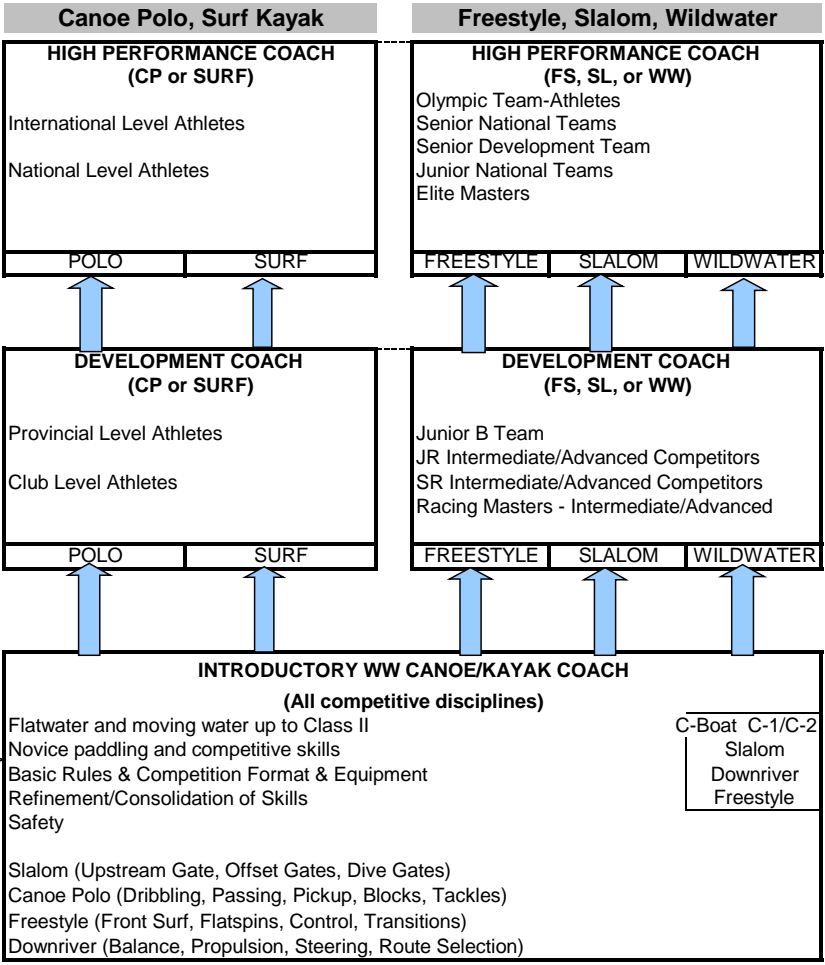

INSTRUCTION STREAM

LEADERSHIP STREAM

COMPETITION STREAM

Legend:

- Blue arrow: Coach Development
- Green arrow: Instructor Development
- Orange arrow: Leadership Development

Entry Point

Note:
This is the Recommended Training Progression. Core competencies are required to participate in the next level.

Note:
Challenges to certification levels are implicit and will be defined for each level

Prerequisite Paddling Skills