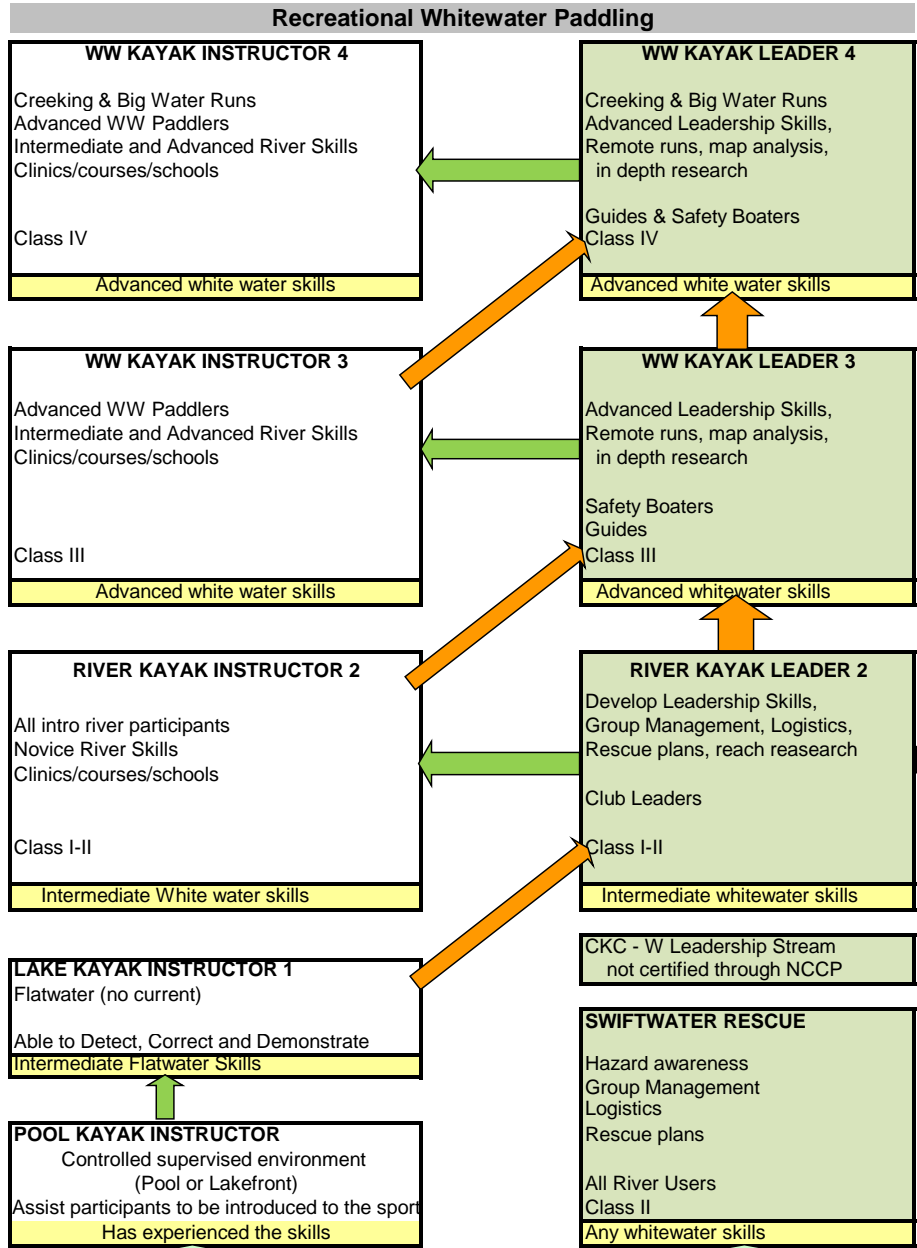

INSTRUCTION STREAM

LEADERSHIP STREAM

COMPETITION STREAM

Legend:

- Blue arrow: Coach Development
- Green arrow: Instructor Development
- Orange arrow: Leadership Development

Entry Point

Note:
This is the Recommended Training Progression. Core competencies are required to participate in the next level.

Note:
Challenges to certification levels are implicit and will be defined for each level

Prerequisite Paddling Skills